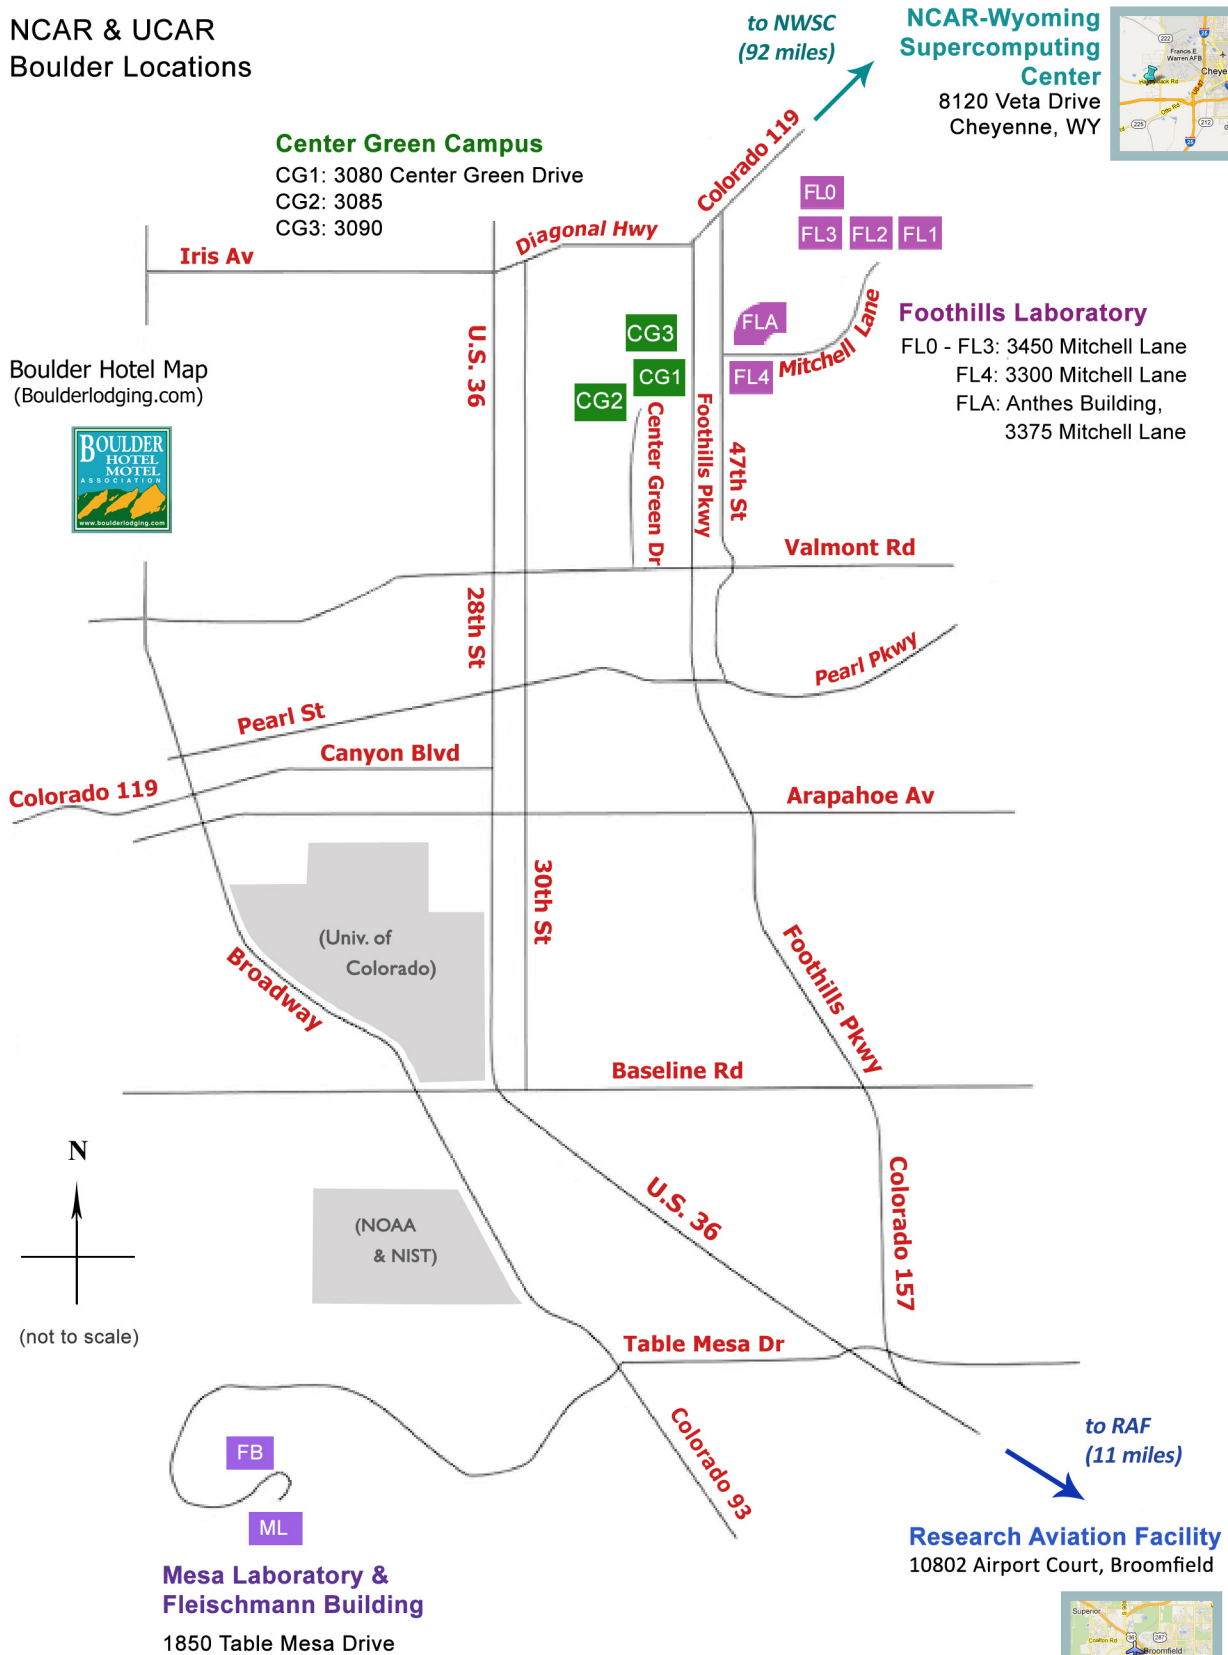

**NCAR & UCAR
Boulder Locations**

Center Green Campus

CG1: 3080 Center Green Drive
CG2: 3085
CG3: 3090

**NCAR-Wyoming
Supercomputing
Center**

8120 Veta Drive
Cheyenne, WY

Boulder Hotel Map
(Boulderlodging.com)

to NWSC
(92 miles)

Foothills Laboratory

FL0 - FL3: 3450 Mitchell Lane
FL4: 3300 Mitchell Lane
FLA: Anthes Building,
3375 Mitchell Lane

(not to scale)

**Mesa Laboratory &
Fleischmann Building**

1850 Table Mesa Drive

to RAF
(11 miles)

Research Aviation Facility

10802 Airport Court, Broomfield